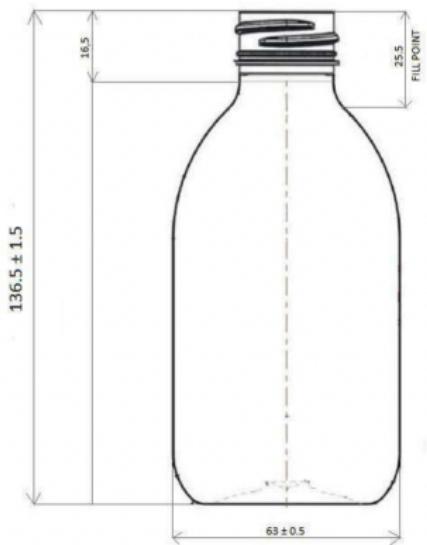

Cosmo Sirop 300

General info

Item no. (SKU):	LS1010924112
Family / Range:	Cosmo Sirop
Capacity:	300ml
Neck:	28/410
Weight:	26
Shape:	Round
Material:	PET
Colour:	All Colours Available
Print Areas:	N/A
Country of Origin:	Lithuania

Packaging Info

Packed in Boxes

Box Dimensions (mm):	594 x 394 x 448
Quantity per box (pcs):	162
Boxes per pallet (pcs):	20
Quantity per pallet (pcs):	3240
Net weight (kg):	85
Gross weight (kg):	108
Pallet height (mm):	2400

Packed in PE bags on trays (Full pallet)

Tray dimensions (mm):	1200 x 800 x 50
Quantity per tray (pcs):	240
Quantity per PE bag (pcs):	120
PE bags per tray (pcs):	2
Trays per pallet (pcs):	16
Quantity per pallet (pcs):	3840
Net weight (kg):	100
Gross weight (kg):	119
Pallet height (mm):	2400